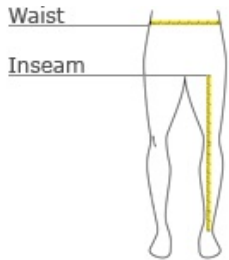

Reversible Scrub Pant CS502

Our comfortable scrub pant has a smooth, professional look.

- 65/35 poly/cotton
- Dyed-to-match drawstring
- Back pocket on both sides

CARE INSTRUCTIONS

Machine wash, tumble dry. * Meets IL50 specifications

front

back

HOW TO MEASURE

WAIST

Measure waist at the height pants are normally worn, and keep tape comfortably loose.

INSEAM

Measure a similar style pant that fits well and is the desired length. Measure from the crotch seam to the hem.

SIZE CHART

	S	M	L	XL	2XL	3XL	4XL
Size	29-31	32-34	35-37	38-40	41-43	44-47	48-51
Inseam	28	29	30	31	32	32	32

COLOR INFORMATION

Cell Blue
PMS 7682 C

Jade Green
PMS 7473 C

Navy
PMS 533 C